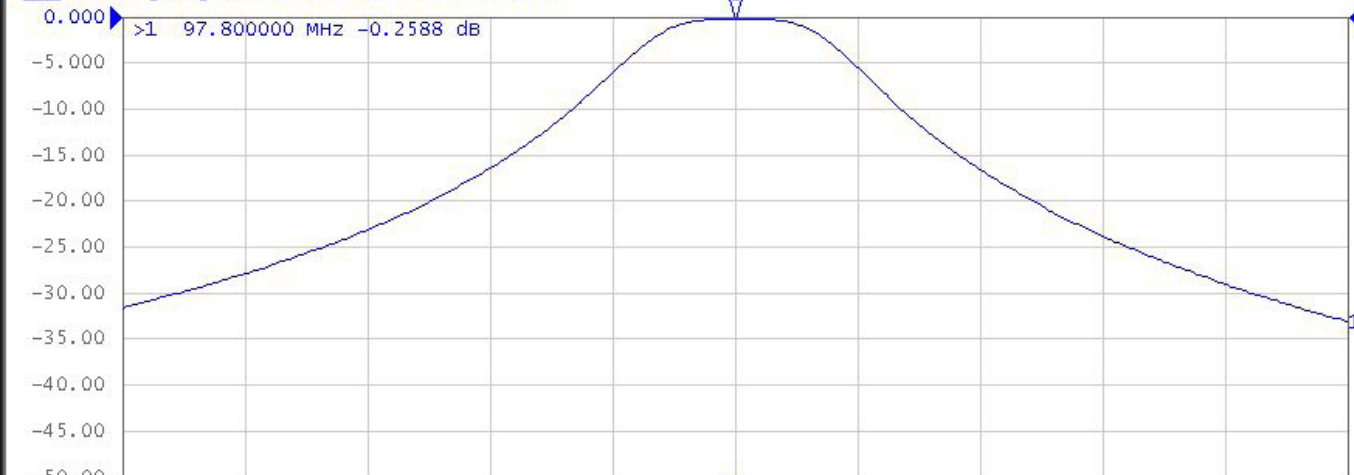

FDB/1002-M

Tr1 S21 Log Mag 5.000 dB/ Ref 0.000 dB [ER]

Tr2 S11 Log Mag 5.000 dB/ Ref 0.000 dB [F1]

1 Center 97.8 MHz

IFBW 30 kHz

Span 10 MHz C?

System

Print