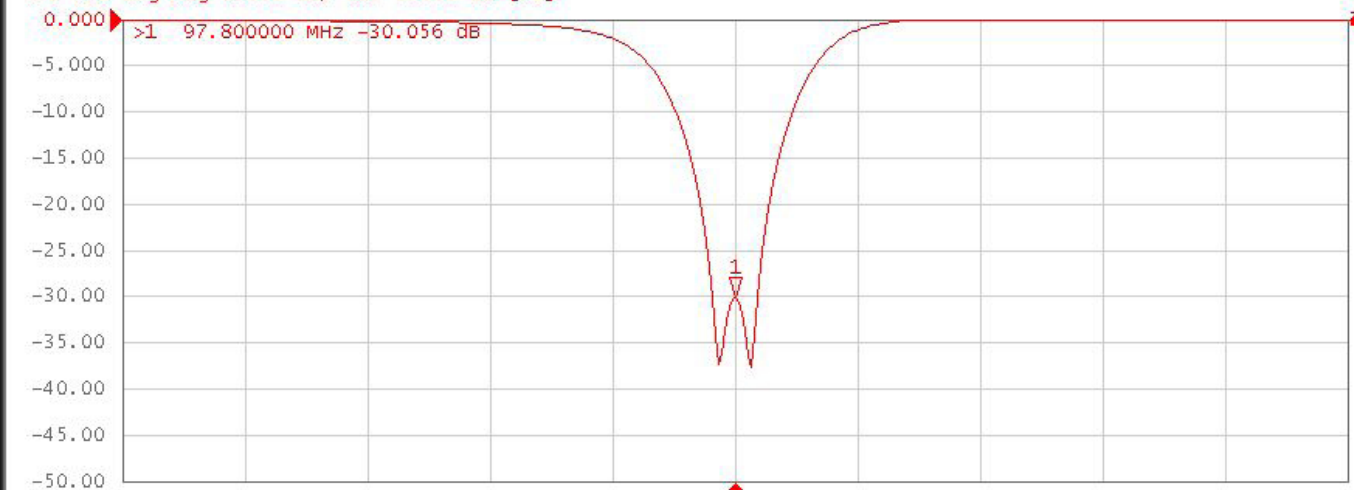

FDB/1002-M

Tr1 S21 Log Mag 5.000 dB/ Ref 0.000 dB [ER]

Tr2 S11 Log Mag 5.000 dB/ Ref 0.000 dB [F1]

1 Center 97.8 MHz

IFBW 30 kHz

Span 10 MHz C?

System

Print