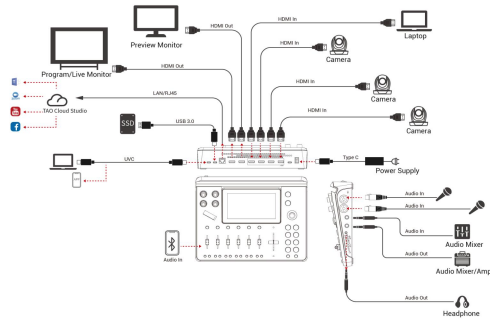

Key Features

- 4K multi-channel streaming video mixer
- Built-in 5.5 inch touch screen for menu operation
- Quad HDMI 2.0 inputs, resolutions up to 4K@60
- Dual HDMI 1.3 outputs for monitoring of multi-window PVW and PGM
- Dual MIC in, one Bluetooth in, dual audio out
- Mix for HDMI embedded and external audio
- One-key recording. Recording capacity of hard drive is up to 2T
- Support simultaneous streaming to 2 live streaming platforms via RTMP(S)
- Support multi-layer overlay, layer scaling and cropping
- 15 switching effect modes
- 5-direction joystick for controlling up to 4 PTZ cameras
- Save and store up to 16 scene presets. One-click for preset recall
- Support web control, compatible with mobile devices and computers, compatible with multiple operating systems
- Support Chroma Key
- One-key quick switch between portrait and landscape screen

Application