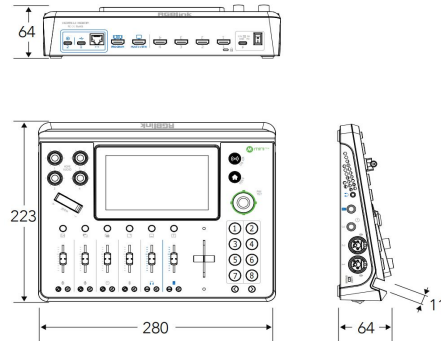

Application

Dimension

Specification

mini series mini-mx

Connectors	Input	HDMI 4K	4×HDMI-A	
	Output	HDMI 2K	2×HDMI-A	
		USB (Record)	1×USB-C	
		USB (Stream)	1×USB-C	
	Audio	MIC IN 1	1×6.35mm XLR + TS Jack (48V Phantom Power)	
		MIC IN 2	1×6.35mm XLR + TS Jack	
LINE IN		1×6.35mm TRS Jack		
OUT		1×6.35mm TRS Jack		
Communication	LAN	1×RJ45		
Power	Power Supply	1×USB-C		
Performance	Input Resolution	HDMI	1280×720@50/59.94/60 1024×768@60 1280×768@60 1280×800@60 1280×1024@60 1360×768@60 1366×768@60 1440×900@60 1400×900@60 1600×1200@60 1680×1050@60 1920×1200@60 1920×1080i@50/59.94/60 1920×1080p@23.98/24/25/29.97/30/50/59.94/60 3840×2160p@30/50/60 4096×2160@30/50/60	
	Output Resolution	HDMI/USB (Webcam)	1280×720@50/60 1920×1080@24/25/30/50/60	
	Video	Video Formats	HDMI 2.0 HDCP 2.2	
		Color Space	RGB 8bit	
		Video Sampling	4:4:4 YUV	
	Audio	Video Latency	<4 frames	
		Line In Delay	up to 8 frames	
	Record/Storage	Audio Format	HDMI	Linear PCM, 24 bits/48 kHz, 2 ch
			USB	Linear PCM, 16 bits/48 kHz, 2 ch
	Supported Standards	Record Formats	MP4	
Disk Formats		FAT32(≤32 GB) exFAT(64GB~2T)		
Power	Compatibility	USB Power Delivery (PD) 3.0		
	Supported Cables	Certified USB PD Aware		
	Input Voltage	USB-C 12V/3A		
Environment	Maximum Power	36W		
	Temperature	0℃~45℃		
Physical	Humidity	10%~85% RH		
	Net Weight	1.48kg		
	Packaged Weight	2.80kg		
	Net Dimension	280.0mm × 222.6mm × 63.5mm		
Packaged Dimension	332.0mm × 238.5mm × 109.0mm			