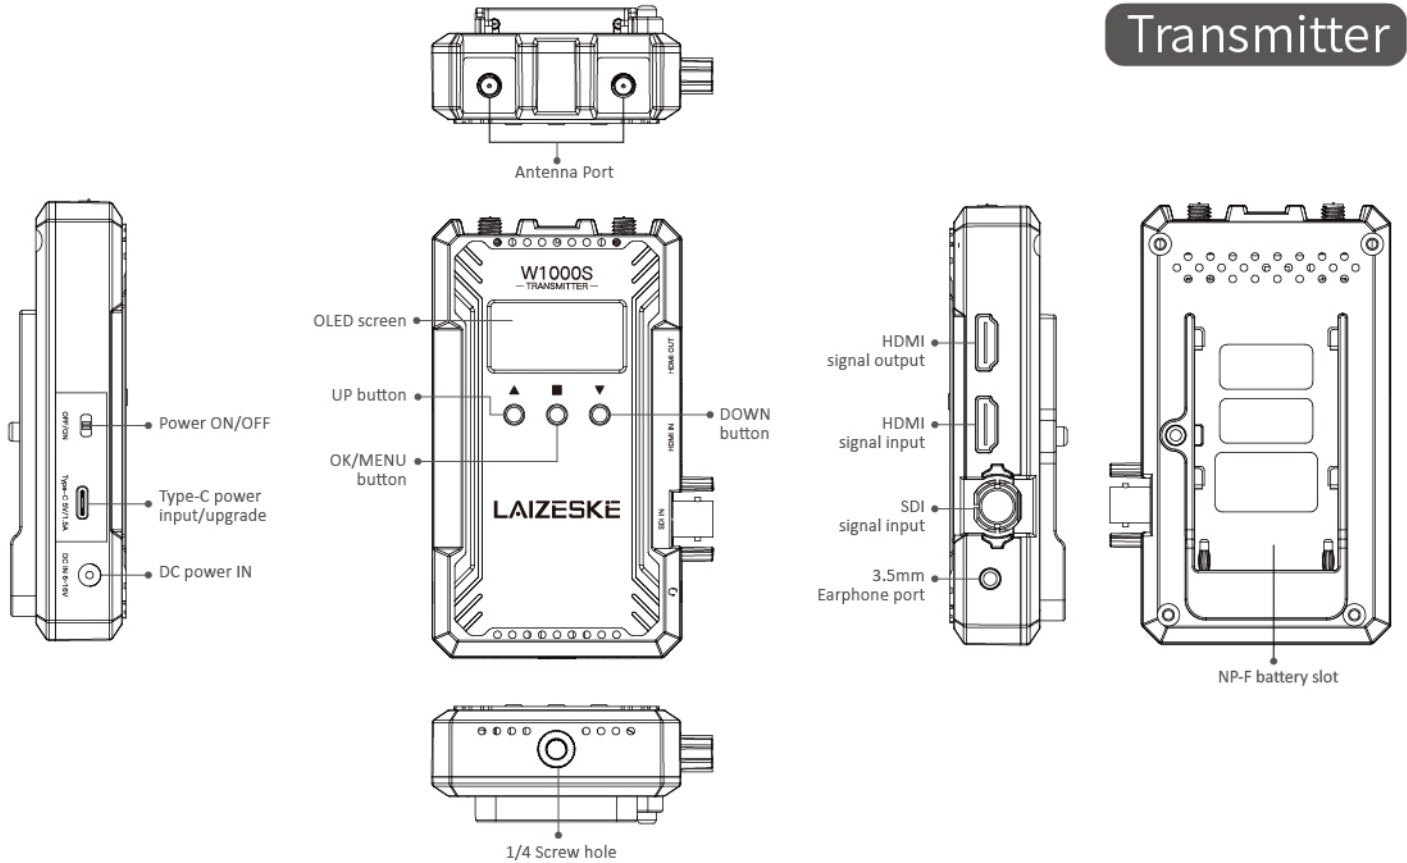

>> MULTIPLE POWER OPTIONS

>> OLED SCREEN

>> PARAMETER

	Transmitter	Receiver
Screen	OLED	OLED
Interface	1 * SDI input	2* HDMI output
	1 * HDMI input, 1* HDMI output	1* SDI output
	2 *Antenna port (RP-SMA Male)	2 *Antenna port (RP-SMA Male)
	DC power input	DC power input
	3.5mm headphone jack	3.5mm headphone jack
	Type-C	Type-C
Power Supply Way/ Power Voltage	F970 battery	F970 battery
	Type-C: 5V/1.5A	Type-C: 5V/1.5A
	DC adapter: 6-16V	DC adapter: 6-16V
Power Consumption	<7.5W	<6.5W
HDMI Input/Output Video Format	480P60, 576P60	480P60, 576P60
	720P60/59.94/50	720P60/59.94/50
	1080P60/59.94/50/30/29.97/25/24/23.98	1080P60/59.94/50/30/29.97/25/24/23.98
	1080I60/59.94/50	1080I60/59.94/50
	HDMI Type A	HDMI Type A
SDI Input/Output Video Format	480P60, 576P60	480P60, 576P60
	720P60/59.94/50	720P60/59.94/50
	1080P60/59.94/50/30/29.97/25/24/23.98	1080P60/59.94/50/30/29.97/25/24/23.98
	1080I60/59.94/50	1080I60/59.94/50
	1*BNC	1*BNC
Frequency	5.1-5.9GHz	5.1-5.9GHz
Modulation Mode	OFDM	OFDM
Transmission Power	Maximum 17dBm	/
Receiving Sensitivity	/	-87dBm
Band Width	20MHZ	20MHZ
Latency	Min 0.08S	Min 0.08S
Intercom Frequency Response Range	20Hz~20KHz	20Hz~20KHz
Operating Temperature	0°C ~ 40°C	0°C ~ 40°C
Storage Temperature	-20°C ~ 60°C	-20°C ~ 60°C
Unit Size(mm)	67L*24W*118H (excluding antenna)	67L*24W*118H (excluding antenna)
Unit Weight	128g	128g

>> PACKING LIST

					
Transmitter	Receiver	Antenna	Cold Shoe	Type-C to USB	User manual

>> STRUCTURE

Transmitter

Receiver